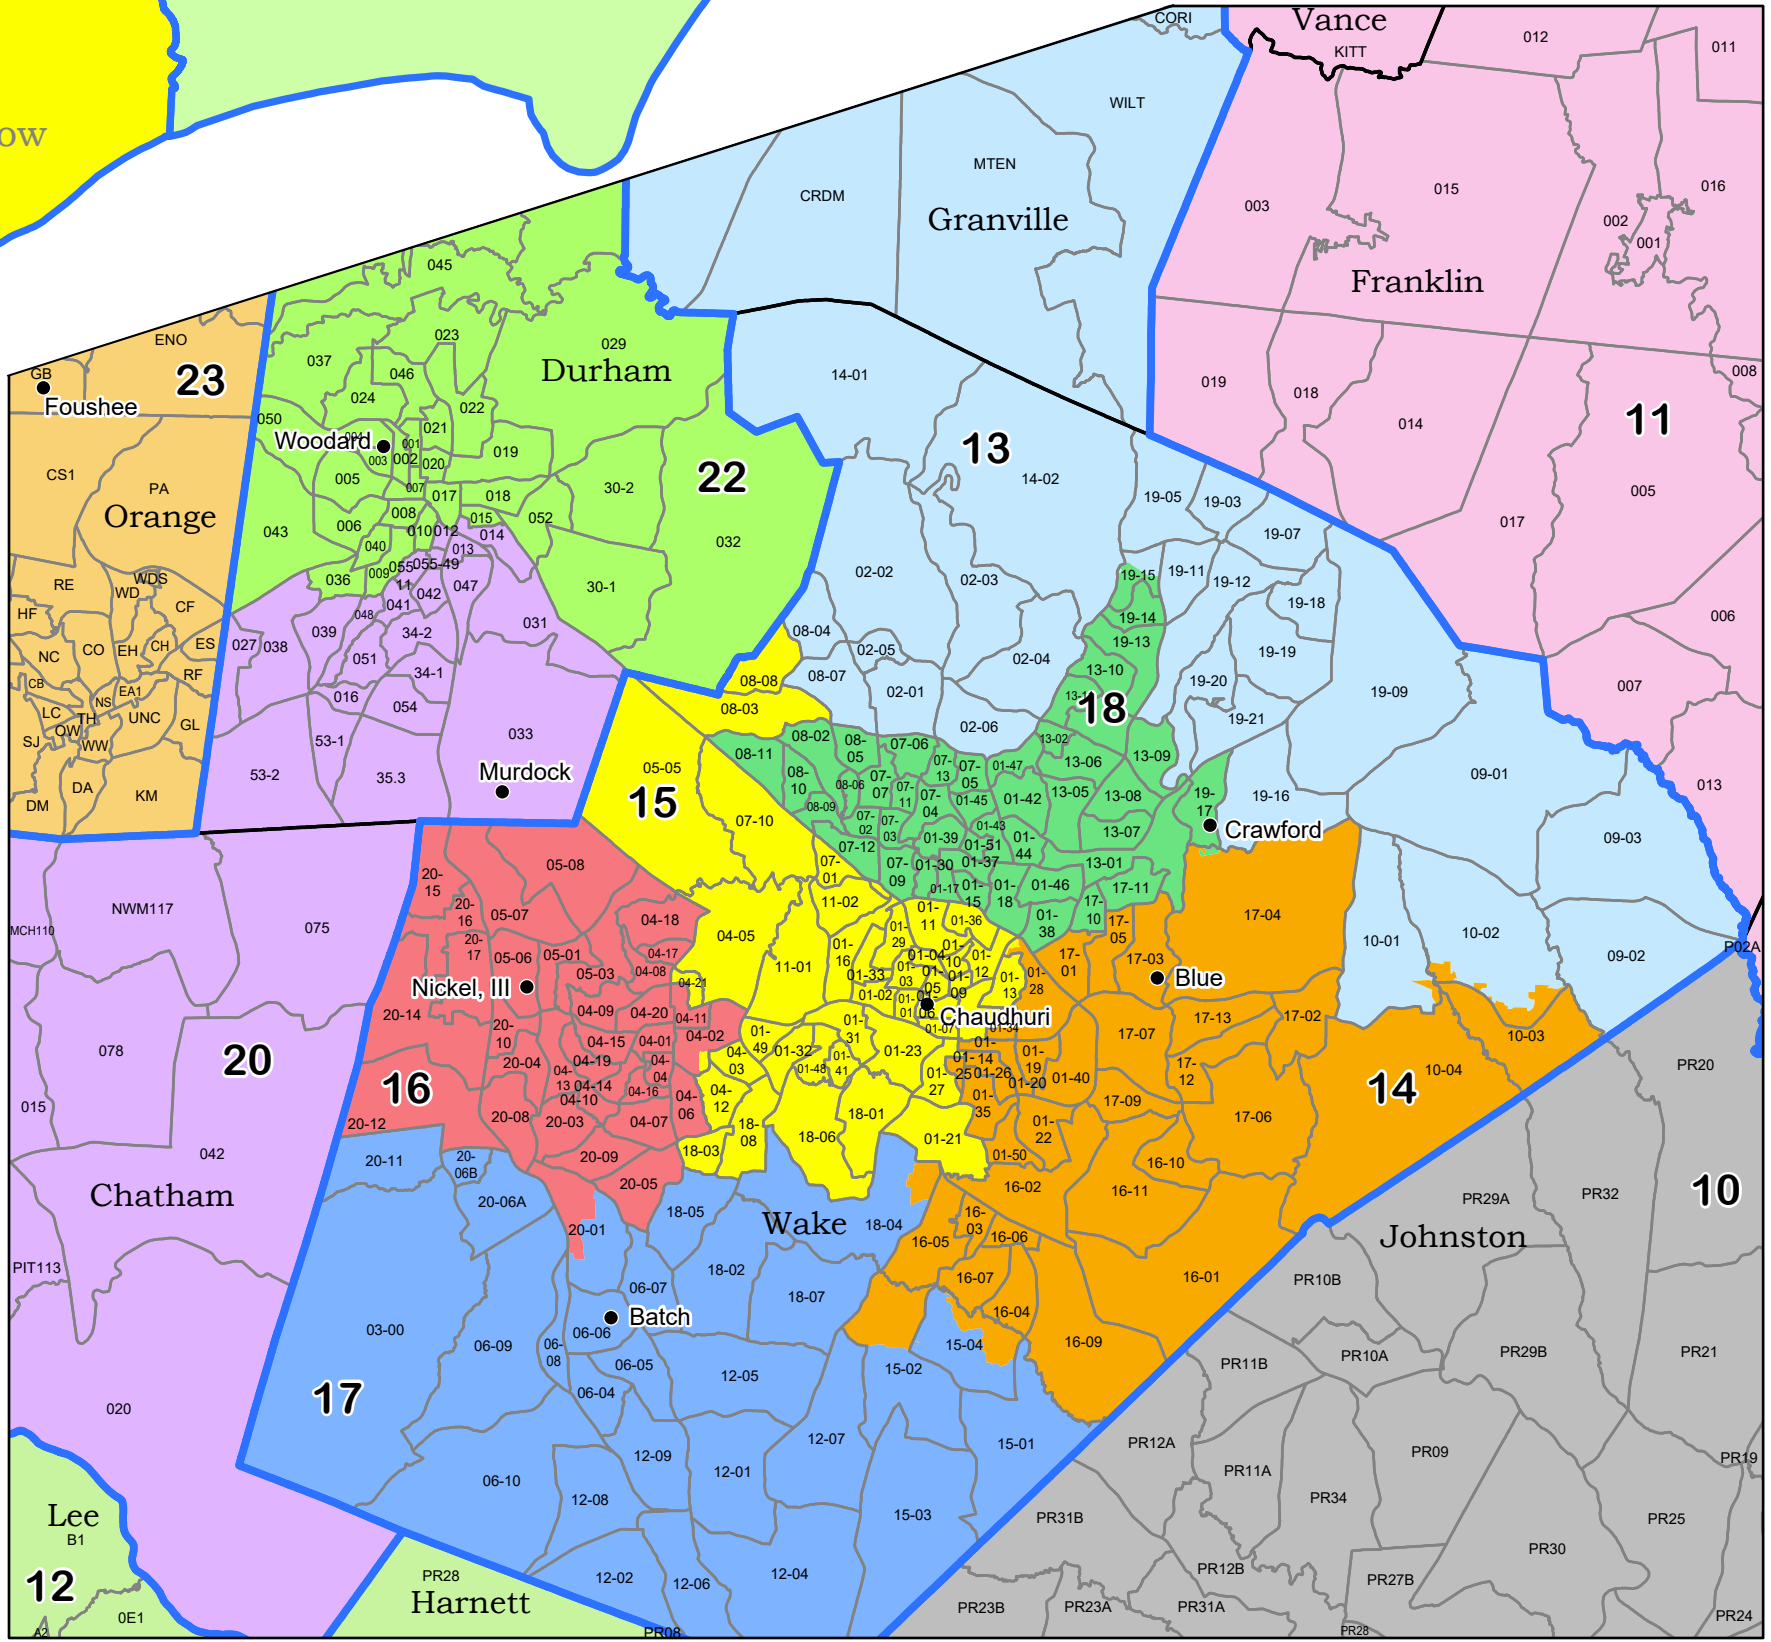

S739 2nd Edition

Mecklenburg

Guilford - Forsyth

Wake - Durham

- Incumbents
- ▬ Groupings
- ▭ Counties
- ▭ District